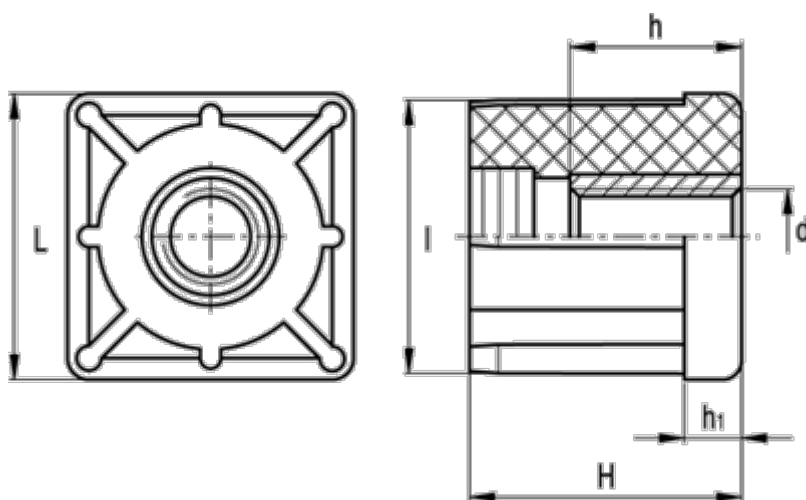

# Data Sheet

Article number: 2310320043  
Description: E+G Square end-cap  
NDX.Q-30x2.0-M12

## Measures

d	= M12	Tube wall thickness = 2.0
h	= 10	Weight (g) = 28
H	= 31	
h1	= 6	
Internal tube size	= 26.0	
l	= 26.0	
L	= 30	
Outer tube size	= 30	